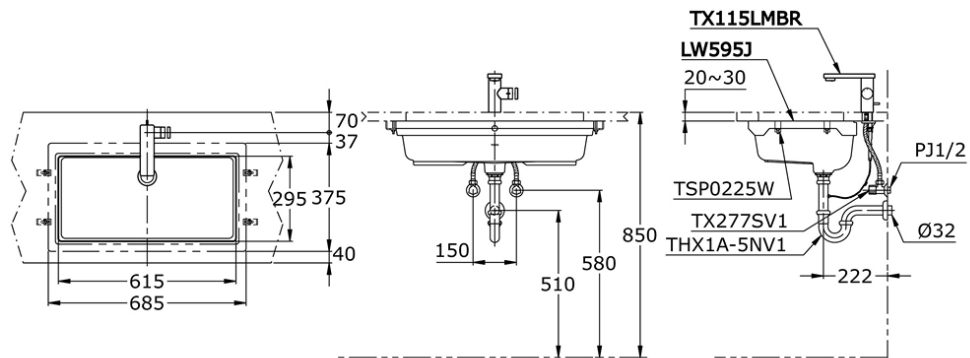

LW 595 J

Some products may not be available in your area

Prices indicated are manufacturer's suggested retail price, prices may change anytime without notice.

Please check with your nearest reseller for updated prices.

Prices shown for lavatory does not include faucet.